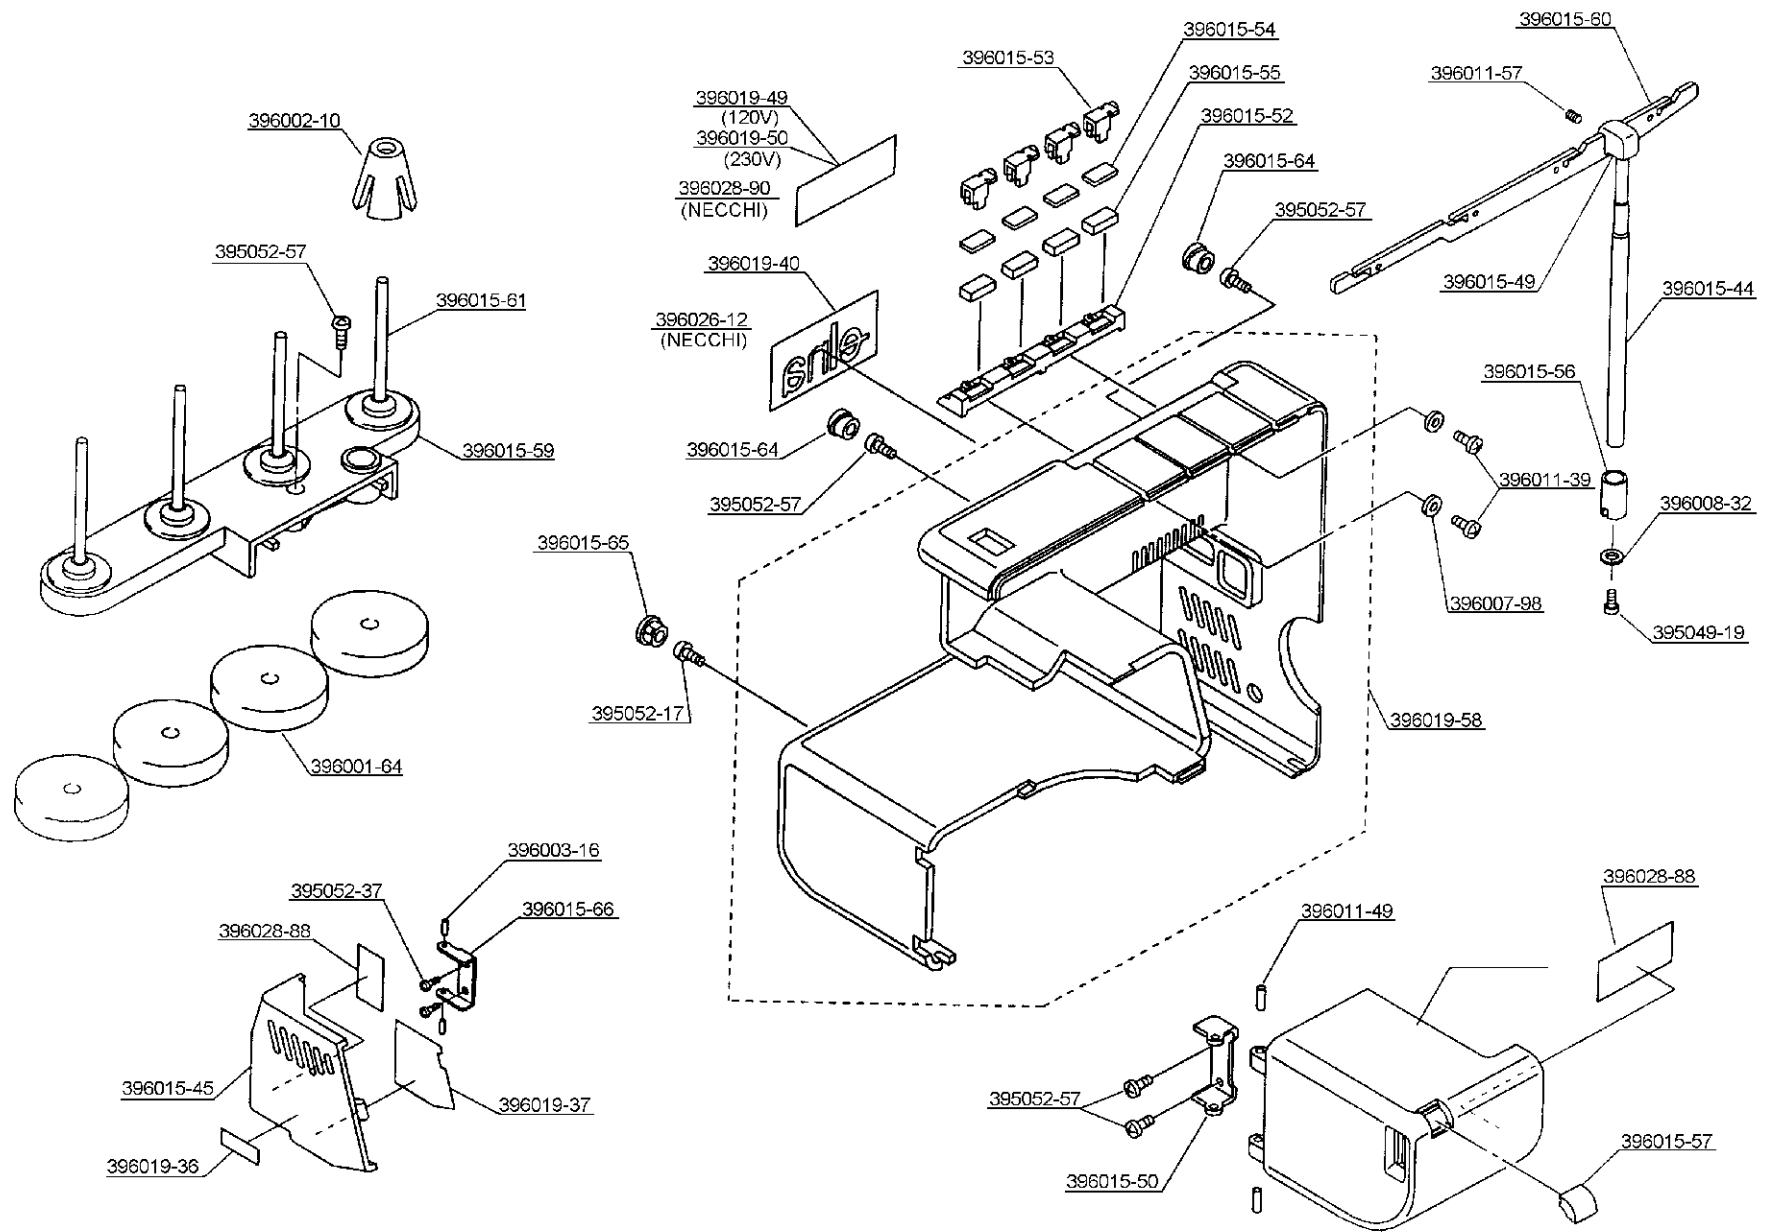

PIÈCES DE RECHANGE

ERSATZTEILE

SPARE PARTS

PIEZAS DE RECAMBIO

elna 744

INDEX

CASING	1
REAR / SIDE COVERS / SPOOL STAND / ANTENNA	2
FRONT COVER / FRONT COVER	3
BASE PLATE / FRONT DOOR	4
PRESSER BAR / NEEDLE BAR / NEEDLE PLATE	5
HANDWHEEL / MOTOR BELT / MAINSHAFT	6
FRONT AND REAR FEED DOG / FEED ASSEMBLING SYSTEM	7
UPPER LOOPER / LOWER LOOPER / CHAIN LOOPER	8
CUTTING SYSTEM / MOVING AND FIXED BLADES	9
THREAD TENSION / TENSION RELEASE	10
SAFETY DEVICE SYSTEM / ACCESSORY STAND	11
MOTOR / FOOT CONTROL / CORDS / CIRCUIT BOARD	12
ACCESSORYS / INSTRUCTION BOOK	13
PARTS NUMBER INDEX	14 – 15 - 16

395049-19	Screw – TPM 4x10
395052-17	Screw M 4x14
395052-37	Screw M 4x6
395052-57	Screw M 4x10
396001-64	Foam pad
396002-10	Spool holder
396003-16	Roll pin 3x12
396007-98	Washer 3x8x0.5
396008-32	Toothed lock washer 4 ø
396011-39	Tapping screw M 3x8.5
396011-49	Parallel pin 3x10
396011-57	Grub screw M 3x8
396015-44	Thread guide pole
396015-45	Lamp cover
396015-46	Left front cover
396015-49	Pole / beam joint
396015-50	Left front cover hinge
396015-52	Top thread guide base
396015-53	Top thread guide plate
396015-54	“ Top thread guide, button ”
396015-55	“ Top thread guide, cushion ”
396015-56	Antenna support rod
396015-57	Cutting width dial window
396015-59	Spool stand, 904
396015-60	Thread guide beam, 904
396015-61	“ Spool pin, Snap-On ”
396015-62	Elna mark for back cover
396015-64	Screw hall cap M 8
396015-65	Screw hall cap M 9
396015-66	Lamp cover hinge
396019-36	Lamp mark
396019-37	Reflex plate
396019-49	Serial number plate (120V)
396019-50	Serial number plate (230V)
396019-58	Back cover
396026-12	NECCHI mark for back cover
396028-88	Reflector USA / CDN
396028-90	Serial number plate NECCHI (230V)