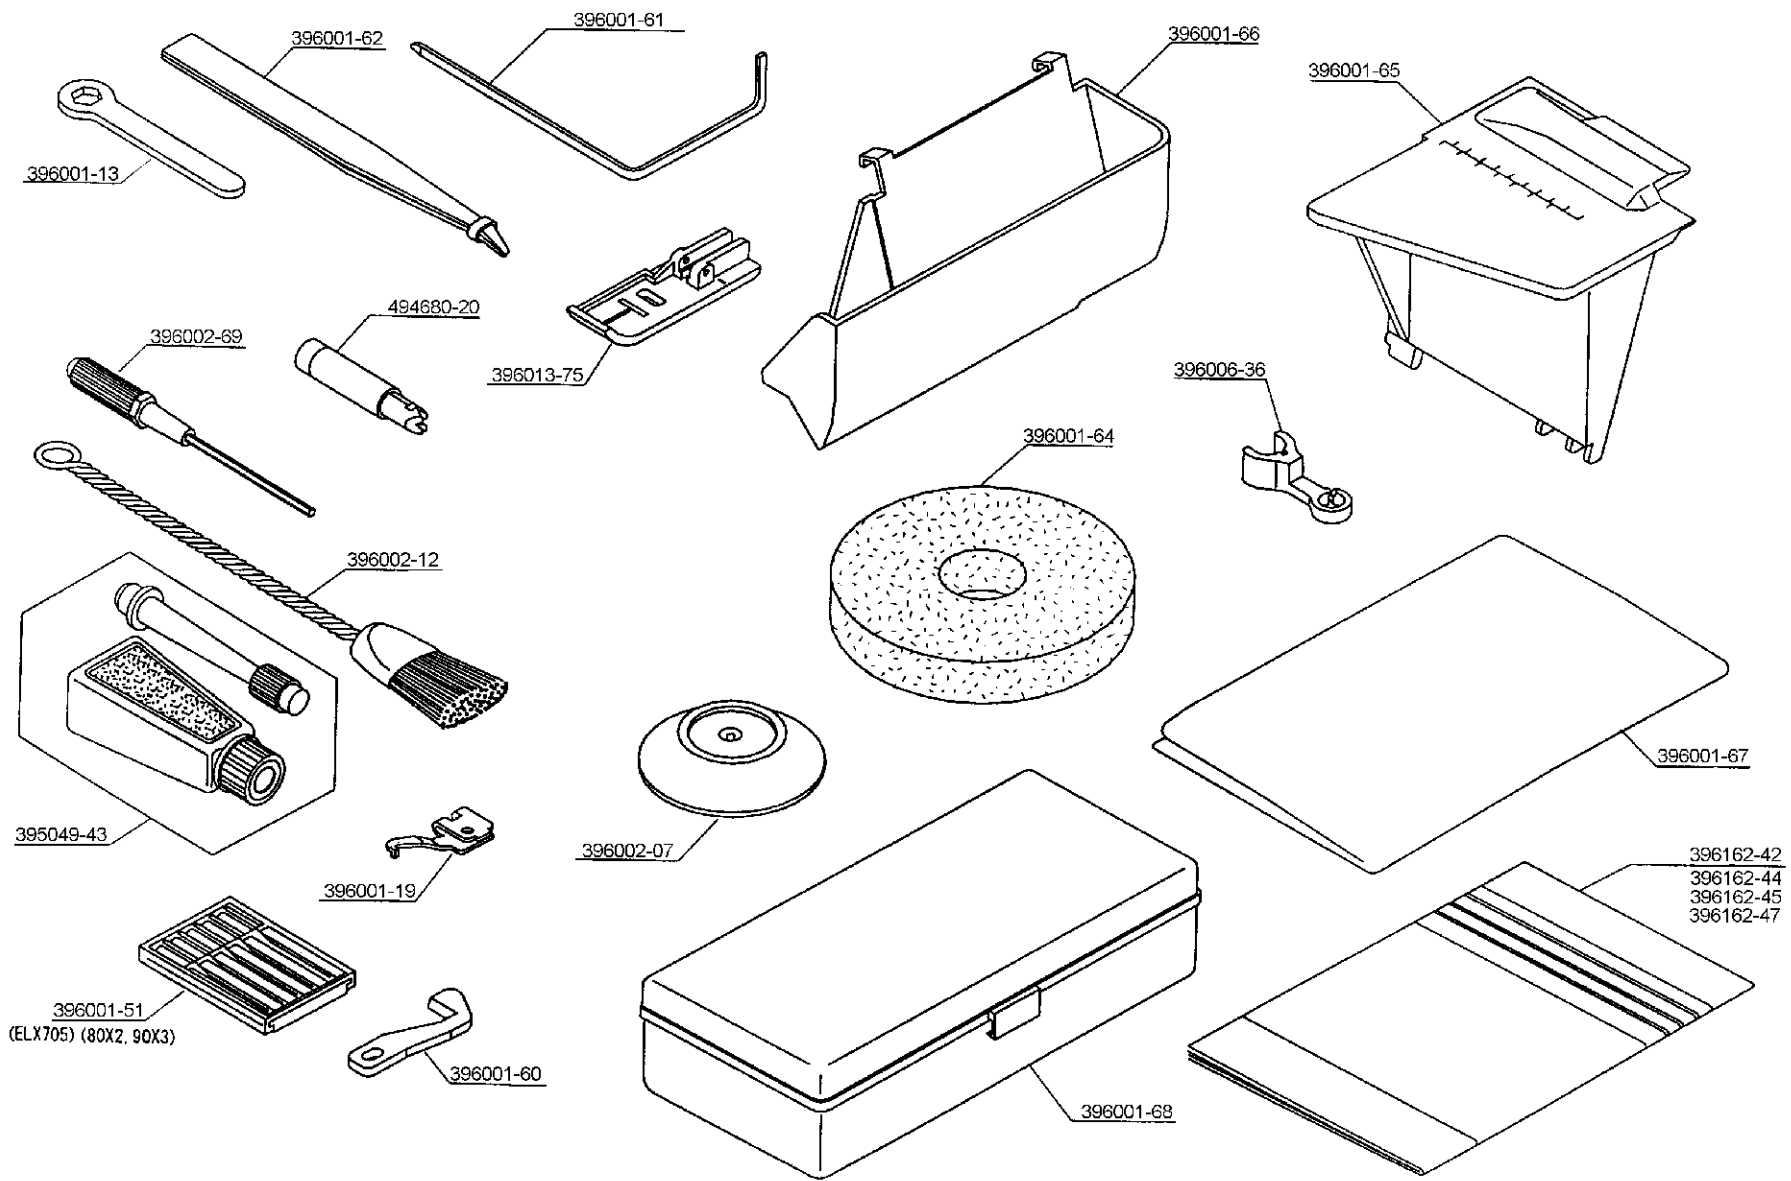

Parts No.	Page	Parts No.	Page	Parts No.	Page	Parts No.	Page	Parts No.	Page	Parts No.	Page
395003-07	3	395053-58	8	395421-00	8	396002-15	5	396008-08	7	396010-01	8
395003-07	12	395053-58	9	395421-00	9	396002-15	8	396008-08	8	396010-12	5
395010-32	7	395053-63	5	395421-00	10	396002-69	13	396008-11	5	396010-19	7
395047-24	5	395053-63	6	395421-00	11	396003-16	2	396008-21	10	396010-20	7
395047-98	5	395053-63	7	395421-00	12	396003-35	8	396008-22	12	396010-21	6
395047-98	8	395053-63	8	395430-00	3	396003-40	4	396008-24	12	396010-21	7
395047-99	8	395053-63	9	395464-00	4	396003-47	6	396008-25	12	396010-29	7
395048-46	9	395053-63	11	395464-00	7	396003-47	8	396008-32	2	396010-30	7
395049-19	2	395053-64	7	395464-00	11	396003-54	7	396008-53	12	396010-46	6
395049-20	12	395053-64	8	395465-00	5	396003-55	5	396008-70	8	396010-57	8
395049-39	11	395053-64	10	395465-00	7	396003-55	7	396009-23	5	396010-58	8
395049-39	12	395053-65	6	395465-00	8	396003-55	8	396009-23	9	396010-59	8
395049-43	13	395053-65	7	395465-00	10	396003-55	9	396009-64	5	396010-60	8
395049-72	4	395053-70	8	395466-00	9	396003-61	5	396009-66	5	396010-61	8
395052-14	7	395054-29	7	395466-00	10	396003-67	1	396009-68	5	396010-72	3
395052-15	10	395054-30	7	395466-00	11	396003-68	1	396009-69	1	396010-74	10
395052-17	2	395054-44	6	395467-00	7	396003-80	7	396009-69	6	396010-81	8
395052-18	1	395054-50	5	396001-13	13	396003-80	8	396009-71	5	396011-39	2
395052-18	5	395054-50	9	396001-19	13	396003-80	9	396009-71	6	396011-39	6
395052-18	7	395054-50	10	396001-51	13	396003-82	8	396009-72	5	396011-39	9
395052-18	8	395128-23	6	396001-60	9	396004-74	8	396009-73	1	396011-42	7
395052-18	10	395128-23	7	396001-60	13	396004-75	12	396009-74	5	396011-42	8
395052-37	2	395128-23	9	396001-61	13	396004-91	7	396009-75	5	396011-48	10
395052-37	11	395128-24	5	396001-62	13	396004-91	8	396009-86	5	396011-48	12
395052-57	2	395128-24	7	396001-64	2	396006-36	13	396009-86	6	396011-49	2
395052-57	3	395128-24	8	396001-64	13	396006-76	5	396009-86	8	396011-51	9
395052-57	5	395128-24	9	396001-65	13	396006-93	5	396009-90	1	396011-52	5
395052-57	7	395401-02	7	396001-66	13	396007-42	4	396009-90	7	396011-52	6
395052-57	9	395402-00	5	396001-67	13	396007-62	6	396009-90	8	396011-57	2
395053-23	6	395421-00	1	396001-68	13	396007-79	7	396009-93	8	396011-58	8
395053-23	7	395421-00	5	396002-07	13	396007-80	4	396009-95	8	396011-72	9
395053-58	5	395421-00	6	396002-10	2	396007-81	4	396009-96	8	396011-81	8
395053-58	7	395421-00	7	396002-12	13	396007-98	2	396010-00	8	396011-84	4