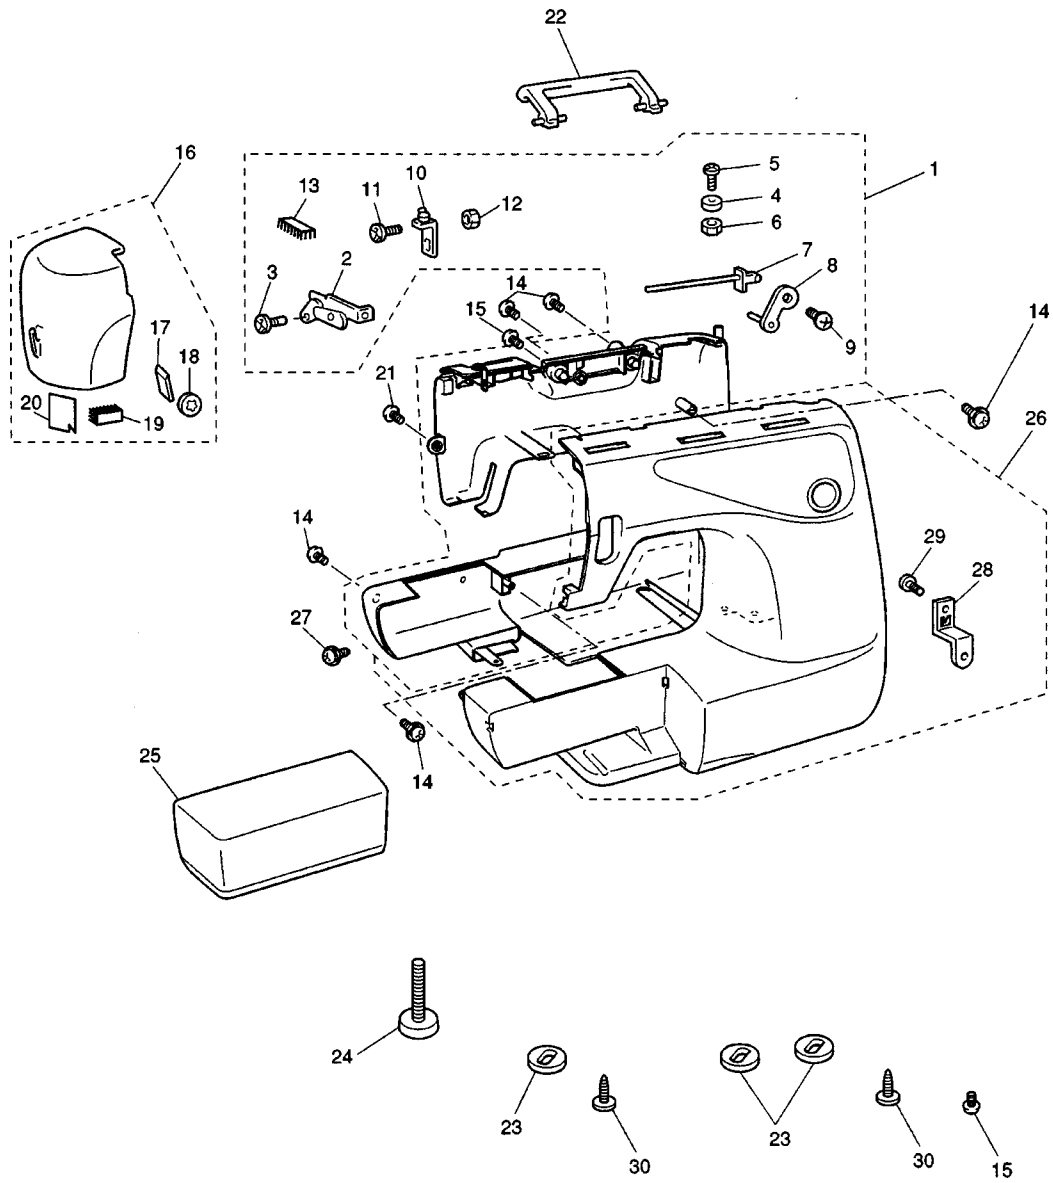

CONTENTS

(1) PRINCIPAL PARTS.....	2
(2) UPPER SHAFT AND NEEDLE BAR.....	4
(3) FEED MECHANISM AND SHUTTLE HOOK.....	6
(4) ZIGZAG, BH MECHANISM AND PATTERN SELECTION.....	8
(5) UPPER TENSION, LAMP AND MOTOR UNIT.....	12
(6) OTHER PARTS.....	14

(1) PRINCIPAL PARTS

No.	CODE	NAME	REMARKS
1	XC0844051	Rear cover ASSY	
2	X59862051	Thread guide ASSY	
3	138433051	Screw B3 x 6	
4	XC0751051	Bobbin presser	
5	OA4302006	Screw	
6	021300106	Nut, M3	
7	X59053052	Spool pin	
8	XA7273051	Spool pin holder ASSY	
9	138433051	Screw B3 x 6	
10	X59226151	Bobbin winder thread guide ASSY	
11	X59642051	Screw	
12	021300106	Nut, M3	
13	X52654001	Pile	
14	XA3337052	Screw M4 x 20	
15	060400816	Screw	
16	X81340051	Face plate ASSY	
17	X80321001	NT thread cutter ASSY	
18	138384051	CS stop ring CSTW-5	
19	XA6661051	Pile	
20	XZ0134051	Reflector	CHG
21	052401406	Screw pan (S/P Washer) M4 x 14	
22	X59101152	Carrying handle	
23	XA7930051	Rubber cushion	
24	XA8611051	Adjust screw ASSY	
25	XC0651051	Accessory table ASSY	
26	XC0763051	Front cover ASSY (XL-6562)	
	XC0763052	Front cover ASSY (XL-6452)	
	XC0763053	Front cover ASSY (XR-46)	
	XC0769051	Front cover ASSY (XL-6060)	
	XC0769053	Front cover ASSY (XL-6061)	
	XC0769054	Front cover ASSY (XL-6062)	
	XC0769055	Front cover ASSY (XL-6063)	
	XC0769052	Front cover ASSY (XL-6050)	
	XC0769056	Front cover ASSY (XL-6051)	
	XC0769057	Front cover ASSY (XL-6052)	
	XC0769058	Front cover ASSY (XL-6053)	
	XC0770051	Front cover ASSY (XL-6040)	
	XC0770052	Front cover ASSY (XL-6041)	
	XC0770053	Front cover ASSY (XL-6042)	
	XC0770054	Front cover ASSY (XL-6043)	
27	053400806	Screw	
28	XA8843051	Pattern indicator plate spring	
29	138433051	Screw B3 x 6	
30	085411015	Tapitite, Bind B M4 x 10	