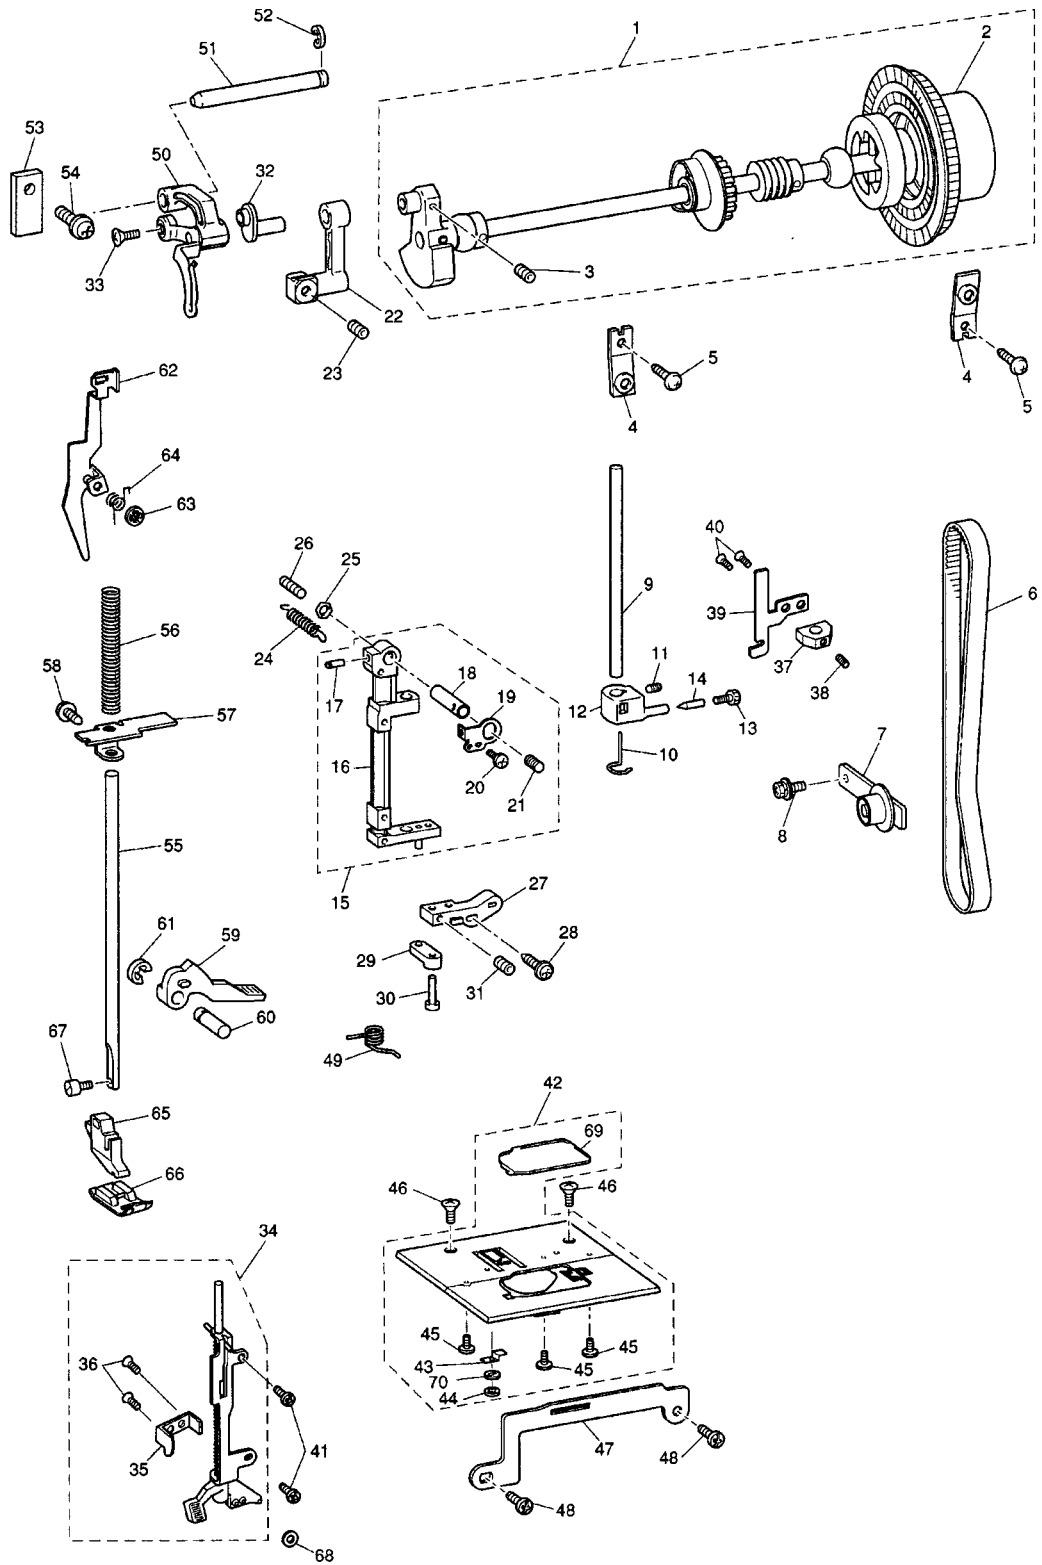

(2) UPPER SHAFT AND NEEDLE BAR

No.	CODE	NAME	REMARKS	No.	CODE	NAME	REMARKS
1	XA8029051	Upper shaft ASSY		39	XA8056051	Thread positioner (XL-6562, XL-6452, XR-46)	
2	X57370052	Balance wheel		40	004260405	Screw 26 x 4 (XL-6562, XL-6452, XR-46)	
3	X54013051	Screw		41	060400616	Screw (XL-6562, XL-6452, XR-46)	
4	X52478051	Bushing presser		42	XA8715051	Needle plate ASSY	
5	X57908051	Screw		43	XA8635050	Spring, Plate	
6	XA8039051	Timing belt 440-5GT-6		44	120454051	Stop ring	
7	XA8040051	Tension pulley ASSY		45	061300416	Screw, Flat M3 x 4	
8	XA3004051	Screw 5 x 12		46	X50487051	Screw	
9	XA2358151	Needle bar		47	XA8063050	Plate	
10	XC0947050	Needle bar thread guide		48	X57908051	Screw	
11	012400432	Screw		49	XA8064051	Spring, Torsion	
12	XZ0001051	Needle clamp		50	XA2505051	Thread take-up lever ASSY	
13	XZ0002051	Needle clamp screw		51	XC0175051	Thread take-up lever stud	
14	XA5718051	Needle clamp pin		52	048050346	Stop ring, E5	
15	XA8044051	Needle bar supporter ASSY		53	XA8083051	Plate	
16	XA8045051	Needle bar supporter ASSY		54	X57913051	Screw	
17	XA8047050	Needle bar supporter shaft C		55	XA2402050	Presser bar	
18	XA8048051	Needle bar supporter shaft A		56	X55770051	Presser bar spring	
19	XA8613051	Set plate		57	XA3955151	Presser bar bracket	
20	060300616	Screw		58	X52760051	Screw	
21	012400432	Screw		59	XA2511151	Presser foot lifter	
22	XA1289151	Needle bar crank rod ASSY		60	XA4422050	Presser foot lifter stud	
23	012400432	Screw		61	048050346	Stop ring, E5	
24	XC0600051	Spring, Extension		62	XA8065051	Tension release plate C	
25	X56851051	Lock nut		63	120454051	Stop ring	
26	014401232	Screw		64	XA5797051	Spring, Torsion	
27	XA8711051	Stud shaft holder ASSY		65	XA8970051	Presser foot holder	
28	XA0649051	Screw		66	X51953051	Zigzag presser foot	
29	XA7996051	Needle bar supporter arm		67	132730151	Screw	
30	X57647051	Needle bar supporter stud		68	025680133	Washer (XL-6562, XL-6452, XR-46)	
31	014400432	Screw		69	XA8061051	Needle plate cover	
32	XA2499051	Needle bar crank		70	XC0508050	Washer	ADD
33	132051052	Screw					
34	XA8052051	Needle threader supporter ASSY (XL-6562, XL-6452, XR-46)					
35	XA0445101	Threader hook ASSY (XL-6562, XL-6452, XR-46)					
36	037200416	Tapping screw (XL-6562, XL-6452, XR-46)					
37	XA2367050	Needle threader position setter (XL-6562, XL-6452, XR-46)					
38	012400432	Screw (XL-6562, XL-6452, XR-46)