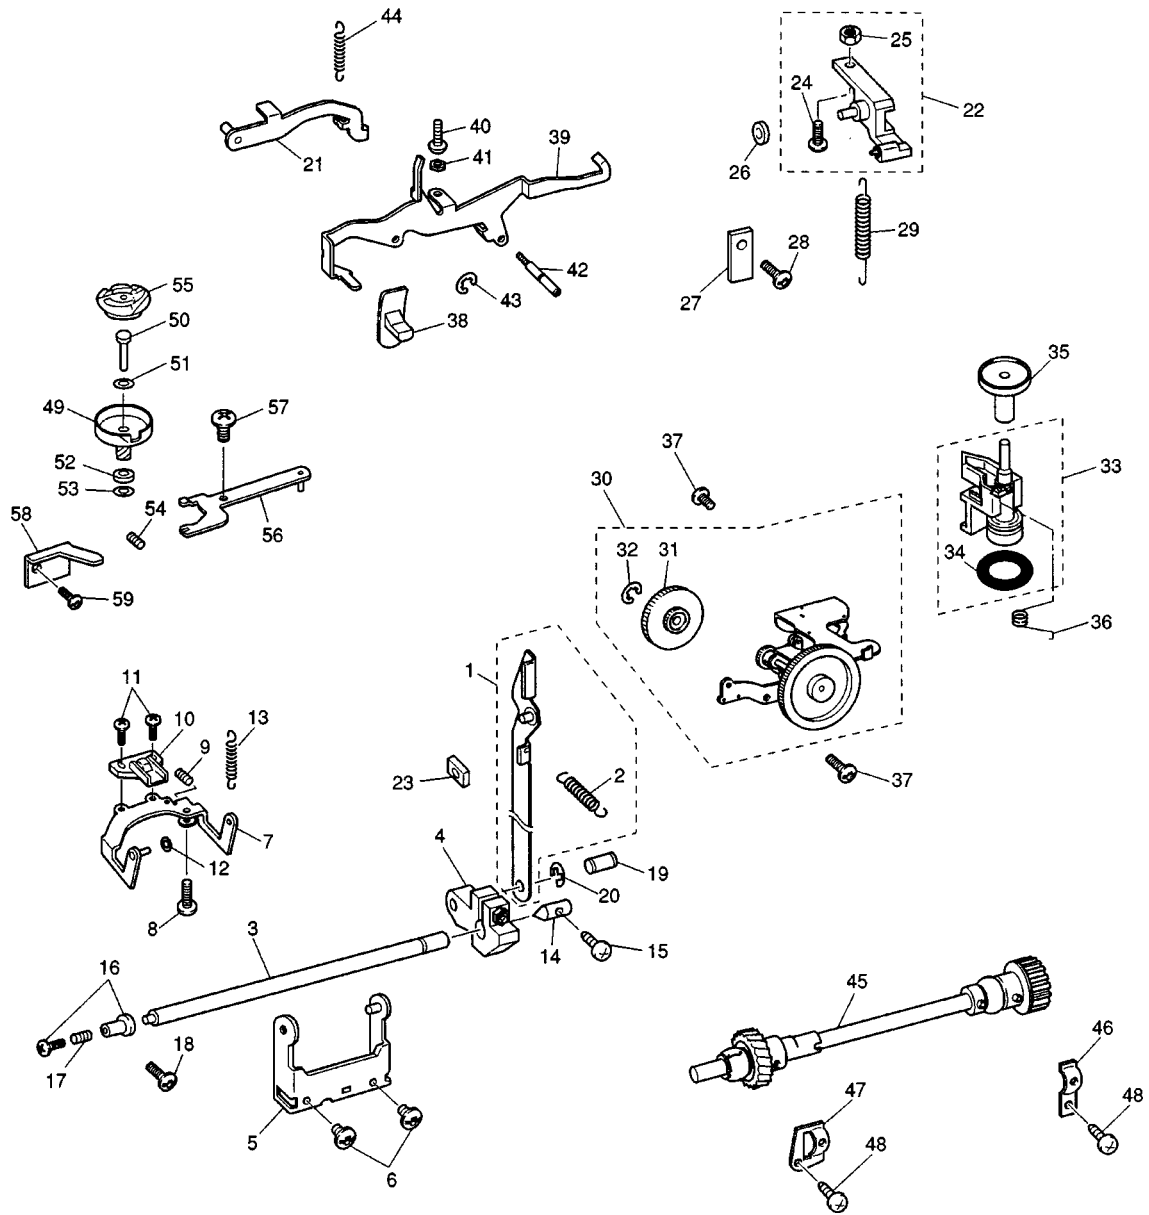

(3) FEED MECHANISM AND SHUTTLE HOOK

No.	CODE	NAME	REMARKS	No.	CODE	NAME	REMARKS
1	XA8066051	Feed connecting rod ASSY		45	XC0852051	Lower shaft ASSY	
2	X57350051	Spring, Extension		46	132421051	Lower shaft bush holder	
3	XA8070050	Horizontal feed shaft		47	XA1975051	Bushing presser L	
4	X57347051	Horizontal feed arm ASSY		48	X57908051	Screw	
5	XA8071051	Horizontal feed plate ASSY		49	XC0752051	Outer rotary hook ASSY	
6	060400816	Screw		50	XA0360051	Outer rotary hook shaft	
7	XA8075051	Feed bar ASSY		51	XA2190050	Washer	
8	XA8077051	Screw		52	XA0361050	Washer	
9	014401632	Set screw, Socket (FT) M4 x 16		53	XA0362051	Washer	
10	XA8078051	Feed dog		54	014400632	Screw	
11	060301016	Screw, Bind M3 x 10		55	XC0066051	Inner rotary hook ASSY	
12	120454051	Stop ring		56	XA8116051	Inner rotary hook bracket ASSY	
13	XA1911051	Spring		57	060400816	Screw	
14	X54390051	Taper point stud R		58	XA8616051	Presser plate	
15	X57913051	Screw		59	OA5400805	Screw, Pan (S/P Washer) M4 x 8	
16	X55472051	Taper point stud L ASSY					
17	X56613051	Spring					
18	XZ0074051	Screw					
19	X57345051	Stud					
20	048050346	Stop ring, E5					
21	XA8531051	Reverse sewing lever B ASSY					
22	XA8079051	Feed regulator ASSY					
23	XA0030051	Slide block					
24	XA8081051	Screw					
25	X56960051	Nut					
26	X53330050	Washer					
27	XA8083051	Set plate					
28	X57908051	Screw					
29	XA0998051	Spring, Extension					
30	XC0989051	Feed bracket plate ASSY					
31	XA8090050	Idle gear					
32	048040346	Stop ring, E4					
33	XC0199051	Bobbin winder ASSY					
34	120448051	Bobbin winder rubber ring					
35	XA8099051	Bobbin base					
36	XZ0070051	Spring, Torsion					
37	060400616	Screw					
38	XC0202051	Reverse sewing button					
39	XA8105051	Reverse sewing lever A ASSY					
40	X59200051	Screw					
41	X56960051	Nut					
42	XC0203051	Screw					
43	048050346	Stop ring, E5					
44	XA8111051	Spring, Extension