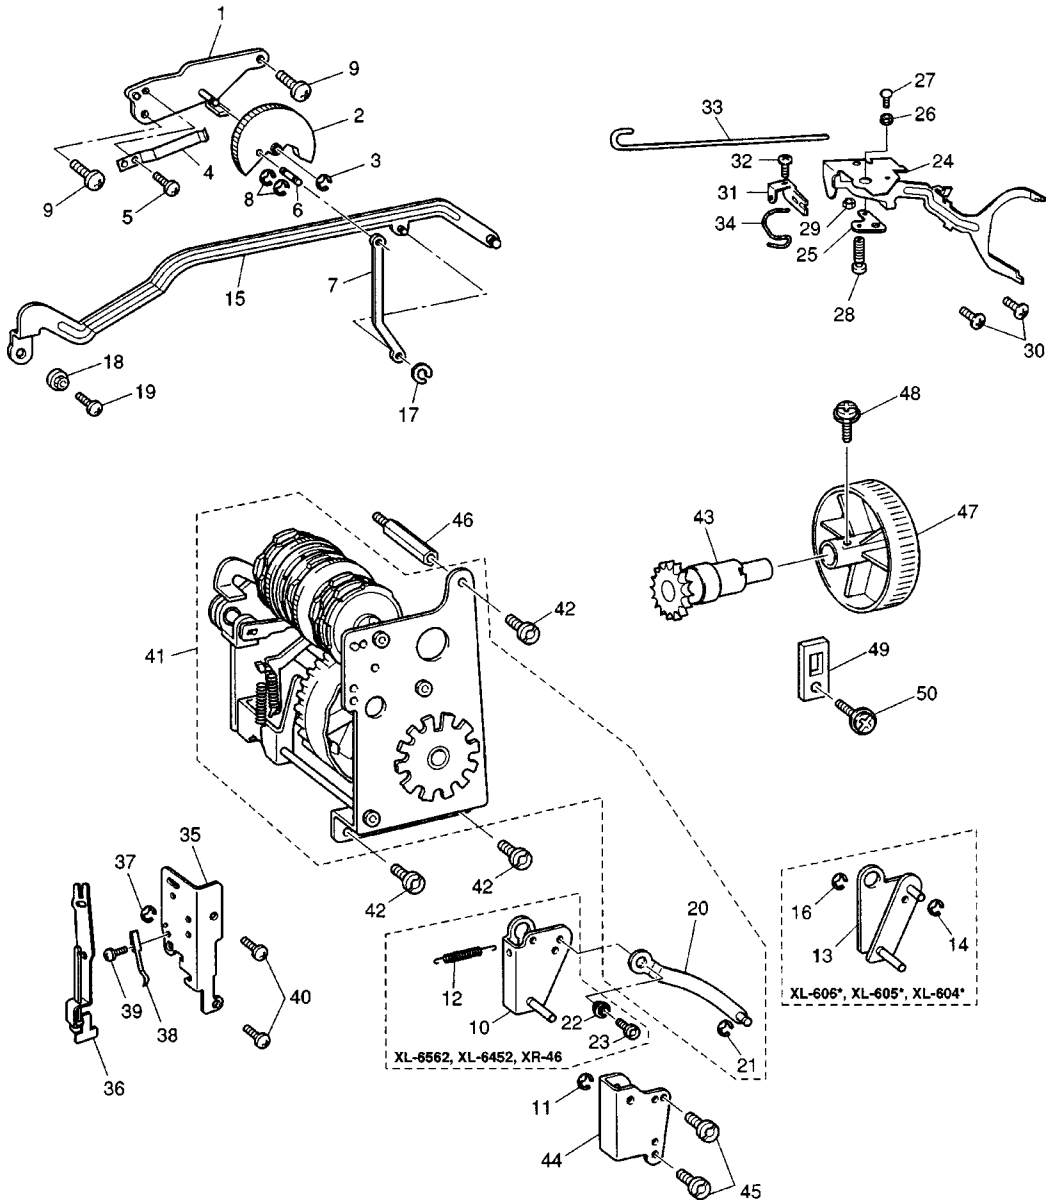

(5) UPPER TENSION, LAMP AND MOTOR UNIT

No.	CODE	NAME	REMARKS	No.	CODE	NAME	REMARKS
1	XC1073051	Thread guard ASSY		32	XC0817051	Power switch ASSY (240V) (XL-606*, XL-605*, XL-604*)	
2	X56975151	Nut		33	XC0819051	Motor ; YM-230-8C (120V)	
3	X59984051	Tension dial shaft			XC1061051	Motor ; MM-514-52 (220V)	
4	X56839051	Notched spring			XC1063051	Motor ; MM-514-55 (220V, Korea)	
5	X59985157	Tension dial			XC0821051	Motor ; MM-541-53 (230V)	
6	X58857051	Thread take-up spring			XC1062051	Motor ; MM-541-54 (240V)	
7	132305051	Thread take-up spring case		34	XA1265150	Timing belt pulley A (XL-6562, XL-6452, XR-46)	
8	OA4401606	Screw		35	XA1266150	Timing belt pulley B (XL-6562, XL-6452, XR-46)	
9	XC0774051	Thread guard cover		36	138598051	Contact pin	
10	X57908051	Screw		37	XA8837051	Cord clamp	
11	XC0784051	Lamp ASSY ; E12 #022 (100-120V) (XL-6562, XL-6452, XR-46)		38	X57908051	Screw	CHG
12	138598051	Contact pin		39	J00360051	Foot controller : FC-304-21 (120V)	
13	XC0789051	Lamp ASSY ; E14 #184 (220-240V) (XL-606*, XL-605*, XL-604*)			XA6400051	Foot controller : FC-307-51 (220-240V)	
14	X53061050	Sew-light bulb (XL-6562, XL-6452, XR-46)			XA6402051	Foot controller : FC-307-52 (U.K.)	
15	205336050	Sew-light bulb (XL-606*, XL-605*, XL-604*)			XA6404051	Foot controller : FC-307-53 (Australia)	
16	060300616	Screw			XA6416051	Foot controller : FC-307-60 (Korea)	
17	X53169050	Band			XA6418051	Foot controller : FC-307-61 (Germany)	
18	XC0273051	Lamp holder (120V) (XL-6562, XL-6452, XR-46)					
19	XC0398051	Lamp holder (240V) (XL-606*, XL-605*, XL-604*)					
20	060302016	Screw (XL-6562, XL-6452, XR-46)					
21	060300616	Screw (XL-606*, XL-605*, XL-604*)					
22	XA2992051	Timing belt					
23	XA3004051	Screw 5 x 12					
24	X59176051	3P socket body					
25	X59177051	3P socket cover					
26	021400205	Nut M4					
27	052403006	Screw pan 4 x 30					
28	XC0274050	3P socket holder					
29	XC0858051	Switch cover					
30	060401016	Screw 4 x 10					
31	214808050	Connector					
32	XC0814051	Power switch ASSY (120V) (XL-6562, XL-6452, XR-46)