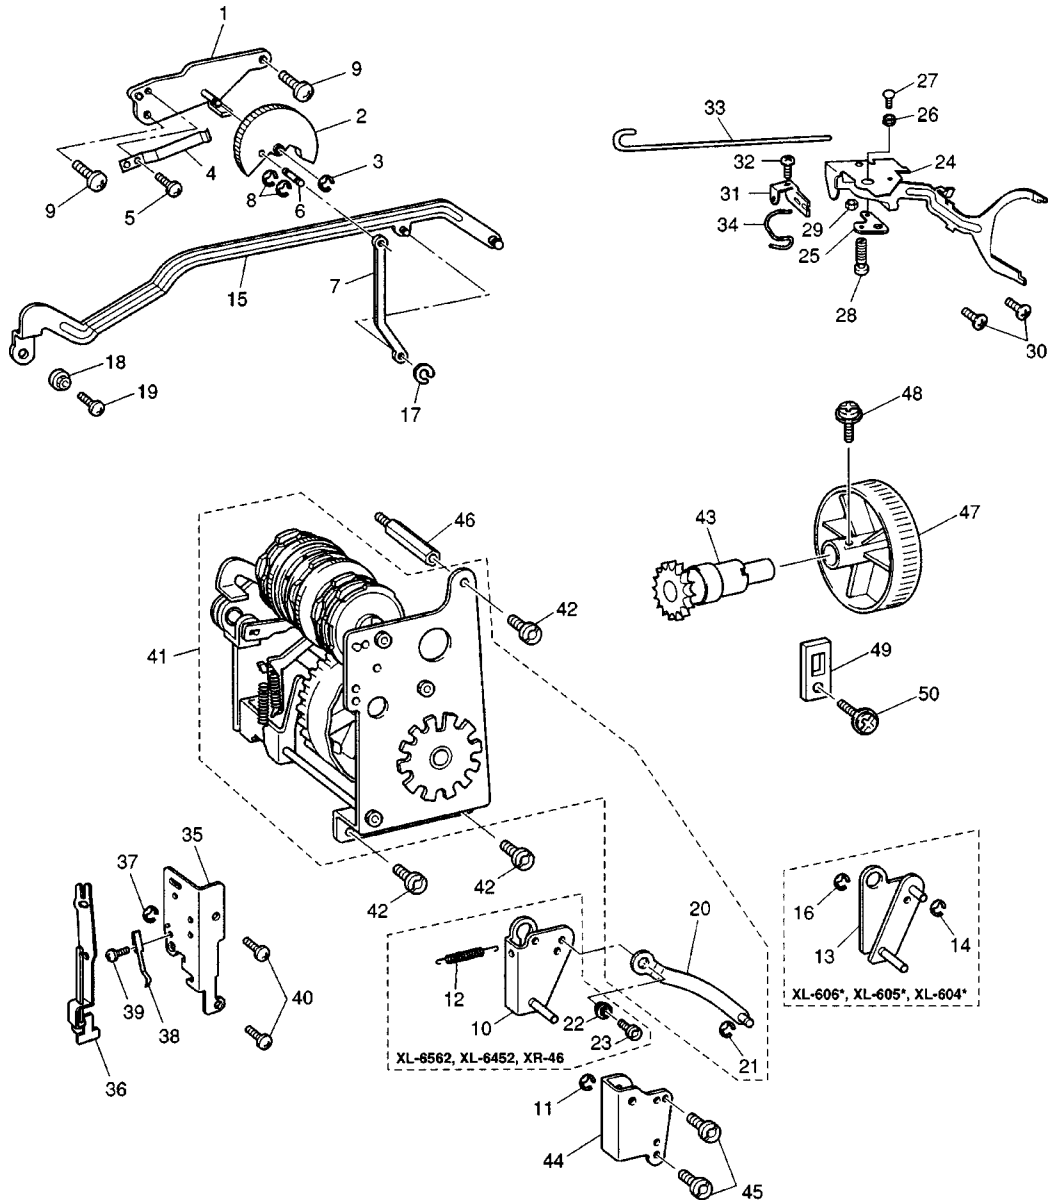

(4) ZIGZAG, BH MECHANISM AND PATTERN SELECTION

No.	CODE	NAME	REMARKS	No.	CODE	NAME	REMARKS
1	XC0206051	Zigzag dial holder ASSY (XL-6562, XL-6452, XR-46)		24	XC0223051	BH change arm ASSY (XL-6562, XL-6452, XR-46, XL-606*, XL-605*)	
2	XC0210052	Zigzag dial (XL-6562, XL-6452, XR-46)		25	X52176051	BH adjusting plate (XL-6562, XL-6452, XR-46, XL-606*, XL-605*)	
3	048040346	Stop ring, E4 (XL-6562, XL-6452, XR-46)		26	130833051	Nut (XL-6562, XL-6452, XR-46, XL-606*, XL-605*)	
4	X56839051	Notched spring (XL-6562, XL-6452, XR-46)		27	062670812	Screw (XL-6562, XL-6452, XR-46, XL-606*, XL-605*)	
5	062300416	Screw (XL-6562, XL-6452, XR-46)		28	X52030151	Adjusting screw (XL-6562, XL-6452, XR-46, XL-606*, XL-605*)	
6	XC0211051	Zigzag dial pin (XL-6562, XL-6452, XR-46)		29	102571056	Nut (XL-6562, XL-6452, XR-46, XL-606*, XL-605*)	
7	XC0221051	Zigzag dial rod (XL-6562, XL-6452, XR-46)		30	X57908051	Screw (XL-6562, XL-6452, XR-46, XL-606*, XL-605*)	
8	048020346	Stop ring, E2 (XL-6562, XL-6452, XR-46)		31	X52027051	BH change arm (XL-6562, XL-6452, XR-46, XL-606*, XL-605*)	
9	060400816	Screw (XL-6562, XL-6452, XR-46)		32	060400816	Screw (XL-6562, XL-6452, XR-46, XL-606*, XL-605*)	
10	XC0755051	Zigzag link ASSY (XL-6562, XL-6452, XR-46)		33	XC0224051	BH change shaft (XL-6562, XL-6452, XR-46, XL-606*, XL-605*)	
11	048050346	Stop ring, E5		34	XZ0023051	BH spring (XL-6562, XL-6452, XR-46, XL-606*, XL-605*)	
12	XC0215051	Spring extension (XL-6562, XL-6452, XR-46)		35	XC0226051	BH lever hold plate	
13	XC0758051	Zigzag link ASSY (XL-606*, XL-605*, XL-604*)		36	XA3975151	BH lever holder ASSY (XL-6562, XL-6452, XR-46, XL-606*, XL-605*)	
14	048050346	Stop ring, E5 (XL-606*, XL-605*, XL-604*)		37	048040346	Stop ring, E4 (XL-6562, XL-6452, XR-46, XL-606*, XL-605*)	
15	XC0216051	Zigzag connecting rod ASSY (XL-6562, XL-6452, XR-46)		38	XC0227051	BH spring (XL-6562, XL-6452, XR-46, XL-606*, XL-605*)	
	XC0761051	Zigzag connecting rod ASSY (XL-606*, XL-605*, XL-604*)					
16	048040346	Stop ring, E4 (XL-606*, XL-605*, XL-604*)					
17	048020346	Stop ring, E2 (XL-6562, XL-6452, XR-46)					
18	X50559050	Adjusting nut					
19	062301006	Screw					
20	XC0219051	Link ASSY					
21	048040346	Stop ring, E4					
22	X50559050	Adjusting nut (XL-6562, XL-6452, XR-46)					
23	062301006	Screw (XL-6562, XL-6452, XR-46)