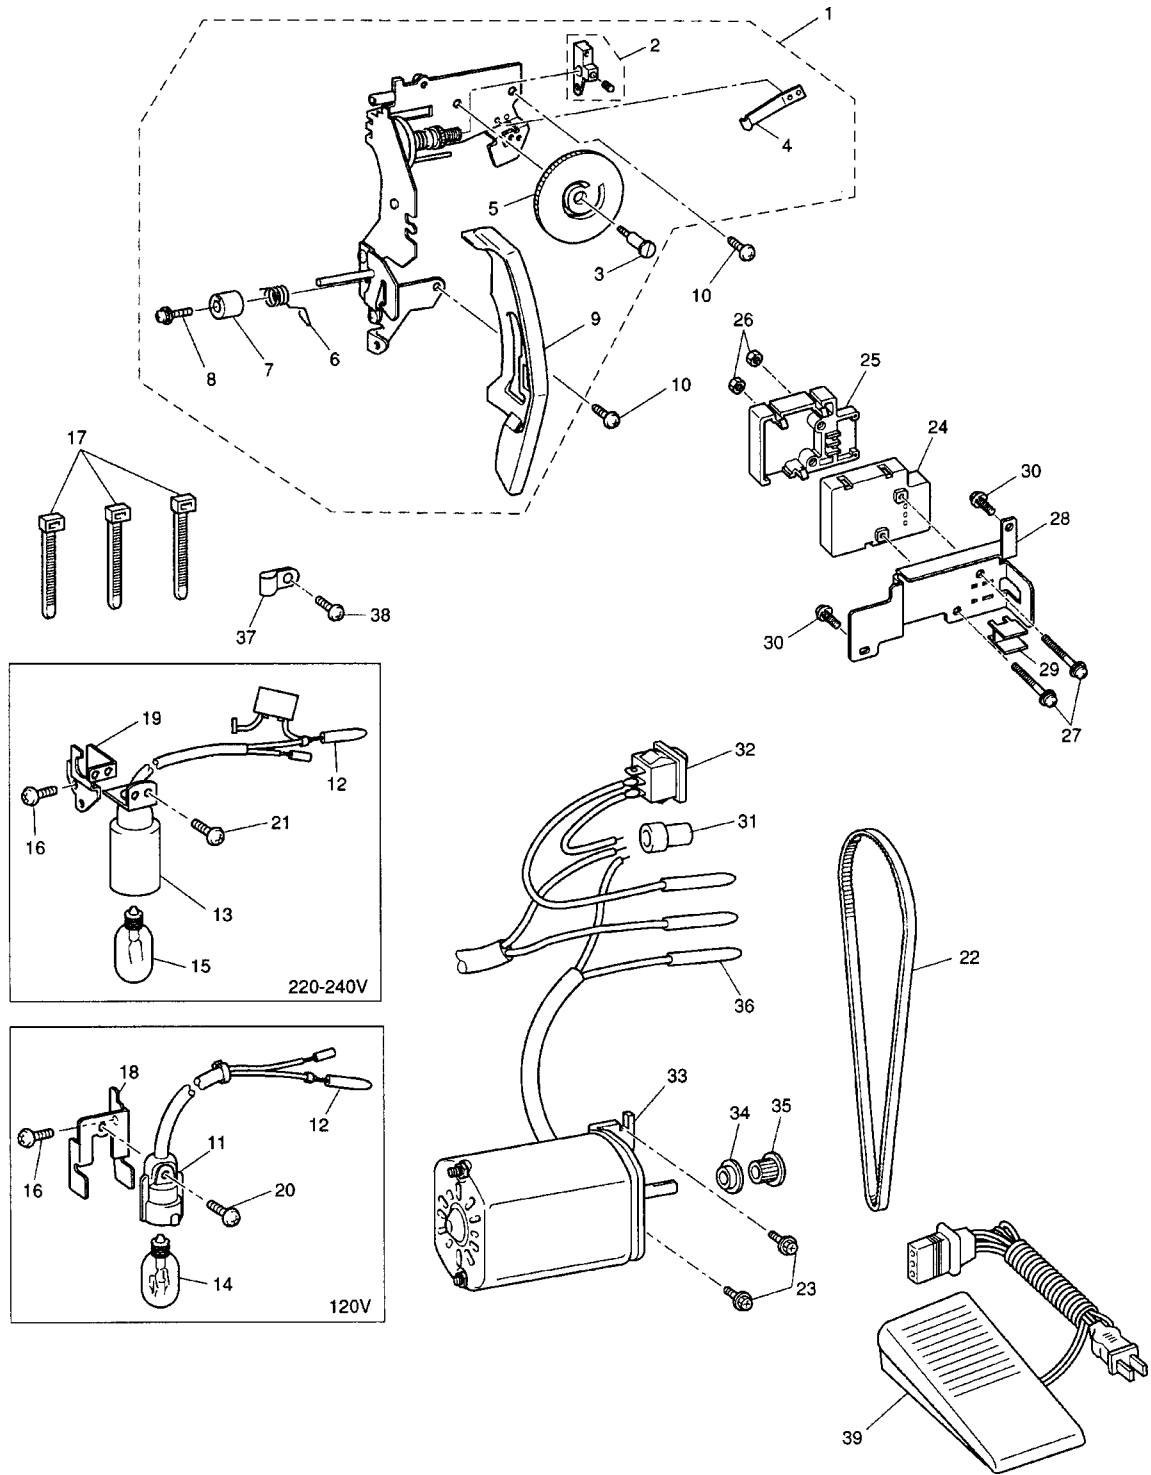

(6) OTHER PARTS

No.	CODE	NAME	REMARKS	No.	CODE	NAME	REMARKS
1	X59370051	Zipper foot		20	X61650063	Carton (XL-6062)	
2	XA4911151	BH presser foot ASSY (XL-6562, XL-6452, XR-46, XL-606*, XL-605*)			X61650058	Carton (XL-6063)	
3	X59369251	BH presser foot ASSY (XL-604*)			X61650057	Carton (XL-6050)	
4	130012054	Spool presser spring A			X61650067	Carton (XL-6051)	
5	130013054	Spool presser spring B			X61650064	Carton (XL-6052)	
6	X55467051	Screwdriver			X61650059	Carton (XL-6053)	
7	X54243001	Seam ripper			X61650055	Carton (XL-6040)	
8	129583001	Needle set (3pcs)	CHG		X61650068	Carton (XL-6041)	
9	X57521001	Needle package (1pce)			X61650065	Carton (XL-6042)	
10	X59476051	Cleaning brush		21	X60439150	Vinyl bag	
11	130920051	Spool pin		22	X60726050	Foot controller box	
12	XA3442151	Feed dog cover		23	X52769656	Machine cover ASSY	
13	XA5537051	Shuttle hook bobbins 10 (with UPC) <i>SA156</i> (XL-6562, XL-6452, XR-46)		24	194285011	Operation manual (English, French, Spanish) (XL-6562, XL-6452, XR-46)	
	XA5539051	Shuttle hook bobbins 10 (without UPC) (XL-606*, XL-605*, XL-604*)			194283011	Operation manual (German, French, Dutch) (XL-606*, XL-605*, XL-604*)	
14	X80980001	1/4 Quilting foot (with UPC) (XL-6562, XL-6452, XR-46)			194283012	Operation manual (English, Spanish, Italian) (XL-606*, XL-605*, XL-604*)	
	X80980002	1/4 Quilting foot (without UPC) (XL-606*, XL-605*, XL-604*)			194283013	Operation manual (English, German, Russian) (XL-606*, XL-605*, XL-604*)	
15	XA7650001	Clear-view foot (Ver) (with UPC) (XL-6562, XL-6452, XR-46)			194283014	Operation manual (Swedish, Finnish, Danish) (XL-606*, XL-605*, XL-604*)	
	XA7650002	Clear-view foot (Ver) (without UPC) (XL-606*, XL-605*, XL-604*)					
16	X61695051	285 SF ASSY (XL-6562, XL-6452, XL-606*, XL-605*, XL-604*)					
17	X61699051	284 SF ASSY (XR-46)					
18	X53984054	Dust cover ASSY					
19	XC0338051	Leaflet					
20	X61683051	Carton (XL-6562, U.S.A.)					
	X61650061	Carton (XL-6562, Australia, New Zealand, UAE)					
	X61650062	Carton (XL-6562, Singapore)					
	X61649055	Carton (XL-6562, Korea)	ADD				
	X61683052	Carton (XL-6452)					
	X61701051	Carton (XR-46)					
	X61650056	Carton (XL-6060)					
	X61650066	Carton (XL-6061)