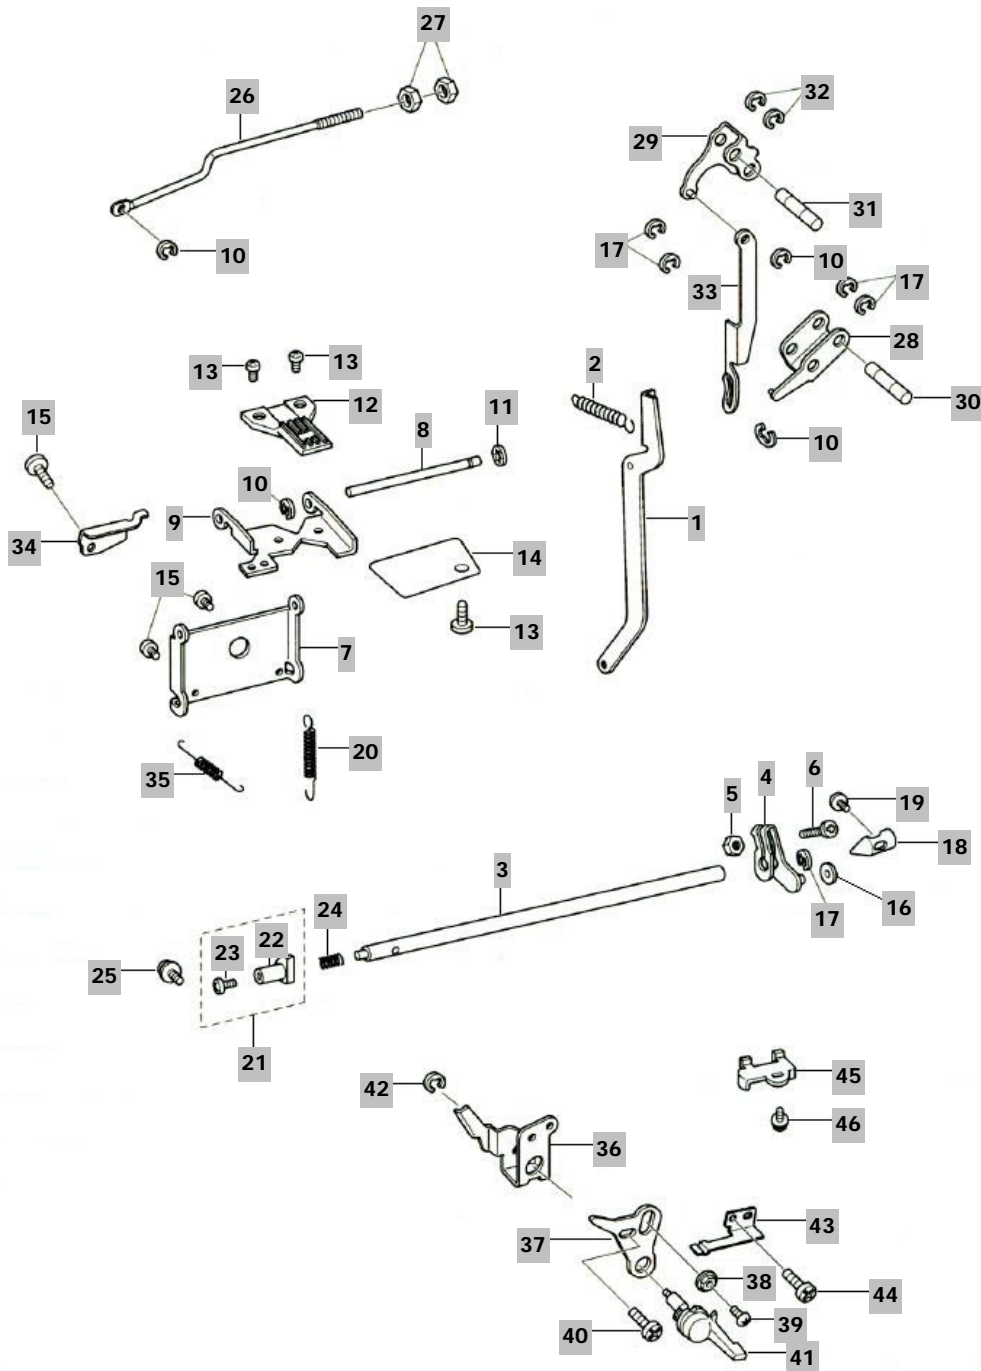

1 502030.52.87	2 502030.52.88	3 502030.53.44	4 502030.52.89	5 021400205	6 060401416
7 502030.52.90	8 502030.52.91	9 502030.53.45	10 502030.02.52	11 146200021	12 502030.53.65
13 502030.51.51	14 502030.53.34	15 502030.02.68	16 502030.53.93	17 048050346	18 502030.53.03
19 502030.54.26	20 502030.52.92	21 502030.55.90	22 502030.54.01	23 062400416	24 502030.54.13
25 502030.52.85	26 502030.53.46	27 502030.54.18	28 502030.53.20	29 502030.53.21	30 502030.53.22
31 502030.53.19	32 502030.02.53	33 502030.53.23	34 502030.53.59	35 502030.53.78	36 502030.53.12
37 502030.53.16	38 502030.53.82	39 062300806	40 060400516	41 502030.53.13	42 0483030346
43 502030.53.15	44 502030.54.25	45 502030.53.18	46 502030.02.59