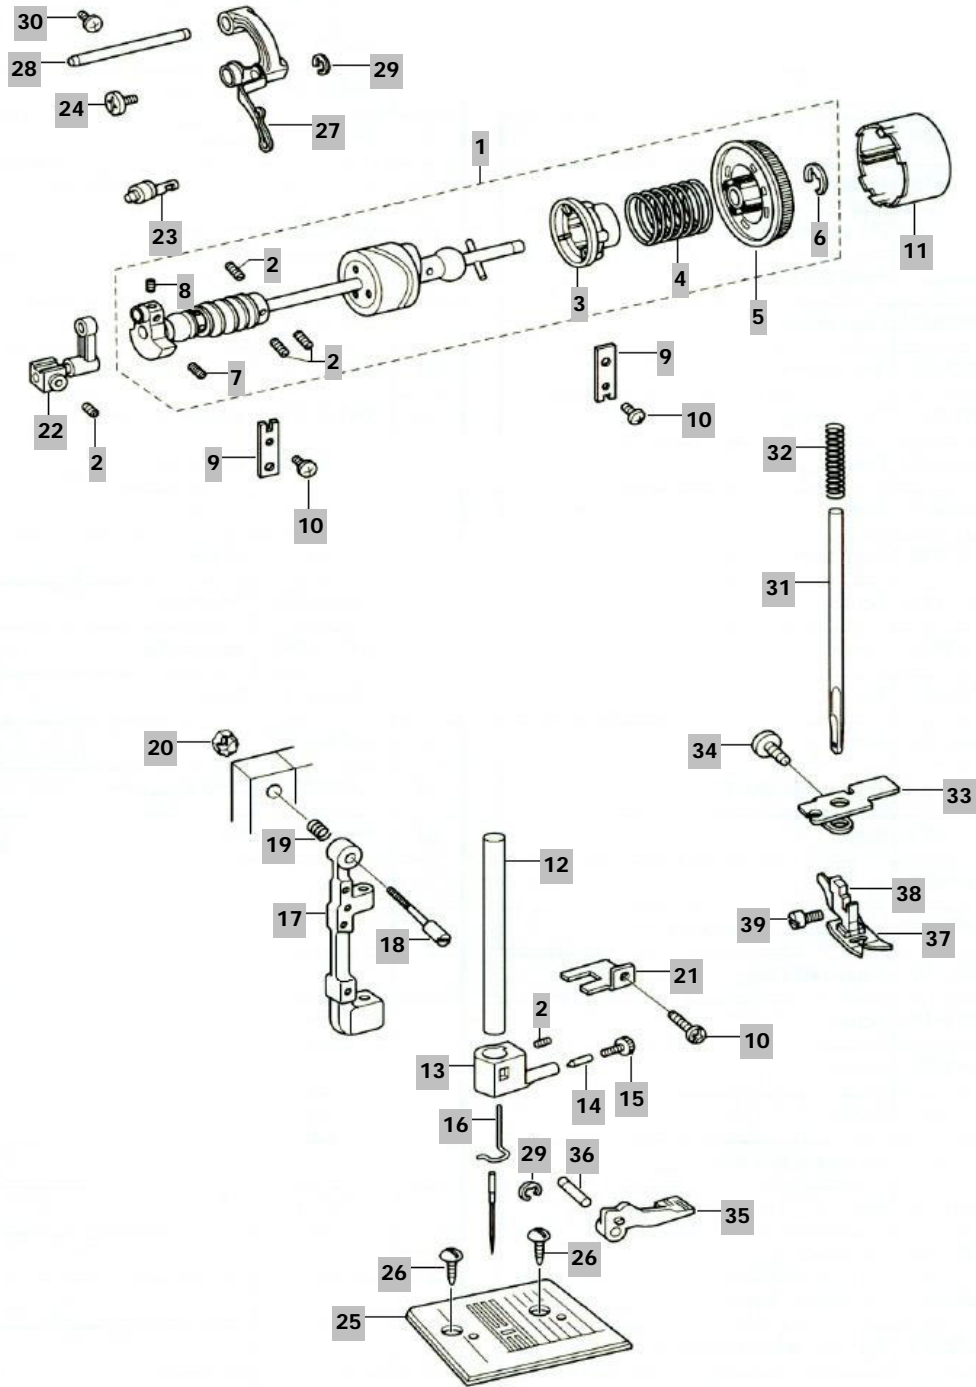

BERNINA®

Ersatzteile Spare Parts Pièces Détachées

Bernette 50
Bernette 60
Bernette 70
Bernette 75

1	502030.55.74	2	502030.53.94	3	502030.53.36	4	502030.53.75	5	502030.53.31	6	053400806
7	502030.55.38	8	502030.54.99	9	502030.54.42	10	502030.02.17	11	502030.55.75	12	502030.53.68
13	502030.52.80	14	502030.54.36	15	502030.02.56	16	502030.53.71	17	502030.55.39	18	502030.54.40
19	502030.53.95	20	502030.53.37	21	502030.53.38	22	502030.55.77	23	502030.53.61	24	502030.54.21
25	502030.53.39	26	502030.53.73	27	502030.53.77	28	502030.53.17	29	502030.02.68	30	083420815
31	502030.55.09										

1 502030.55.31	2 502030.53.94	3 502030.53.36	4 502030.53.75	5 502030.53.31	6 053400806
7 502030.55.38	8 502030.54.99	9 502030.54.42	10 502030.02.17	11 502030.55.75	12 502030.53.68
13 502030.52.80	14 502030.54.36	15 502030.02.56	16 502030.53.71	17 502030.55.39	18 502030.54.40
19 502030.53.95	20 502030.53.37	21 502030.53.38	22 502030.55.77	23 502030.53.61	24 502030.54.21
25 502030.53.39	26 502030.53.73	27 502030.53.77	28 502030.53.17	29 502030.02.68	30 083420815
31 502030.55.09					

1 502030.53.69	2 502030.53.94	3 502030.53.36	4 502030.53.75	5 502030.53.31	6 053400806
7 502030.55.38	8 502030.54.99	9 502030.54.42	10 502030.02.17	11 502030.55.75	12 502030.53.68
13 502030.52.80	14 502030.54.36	15 502030.02.56	16 502030.53.71	17 502030.55.39	18 502030.54.40
19 502030.53.95	20 502030.53.37	21 502030.53.38	22 502030.55.77	23 502030.53.61	24 502030.54.21
25 502030.53.39	26 502030.53.73	27 502030.53.77	28 502030.53.17	29 502030.02.68	30 083420815
31 502030.55.09					

1 502030.52.99	2 502030.55.17	3 502030.53.14	4 502030.53.04	5 502030.56.05	6 502030.53.00
7 502030.56.06	8 052403006	9 021400205	10 502030.55.19	11 502030.56.08	12 502030.53.10
13 502030.56.09	14 502030.53.05	15 502030.53.02	16 502030.55.10		