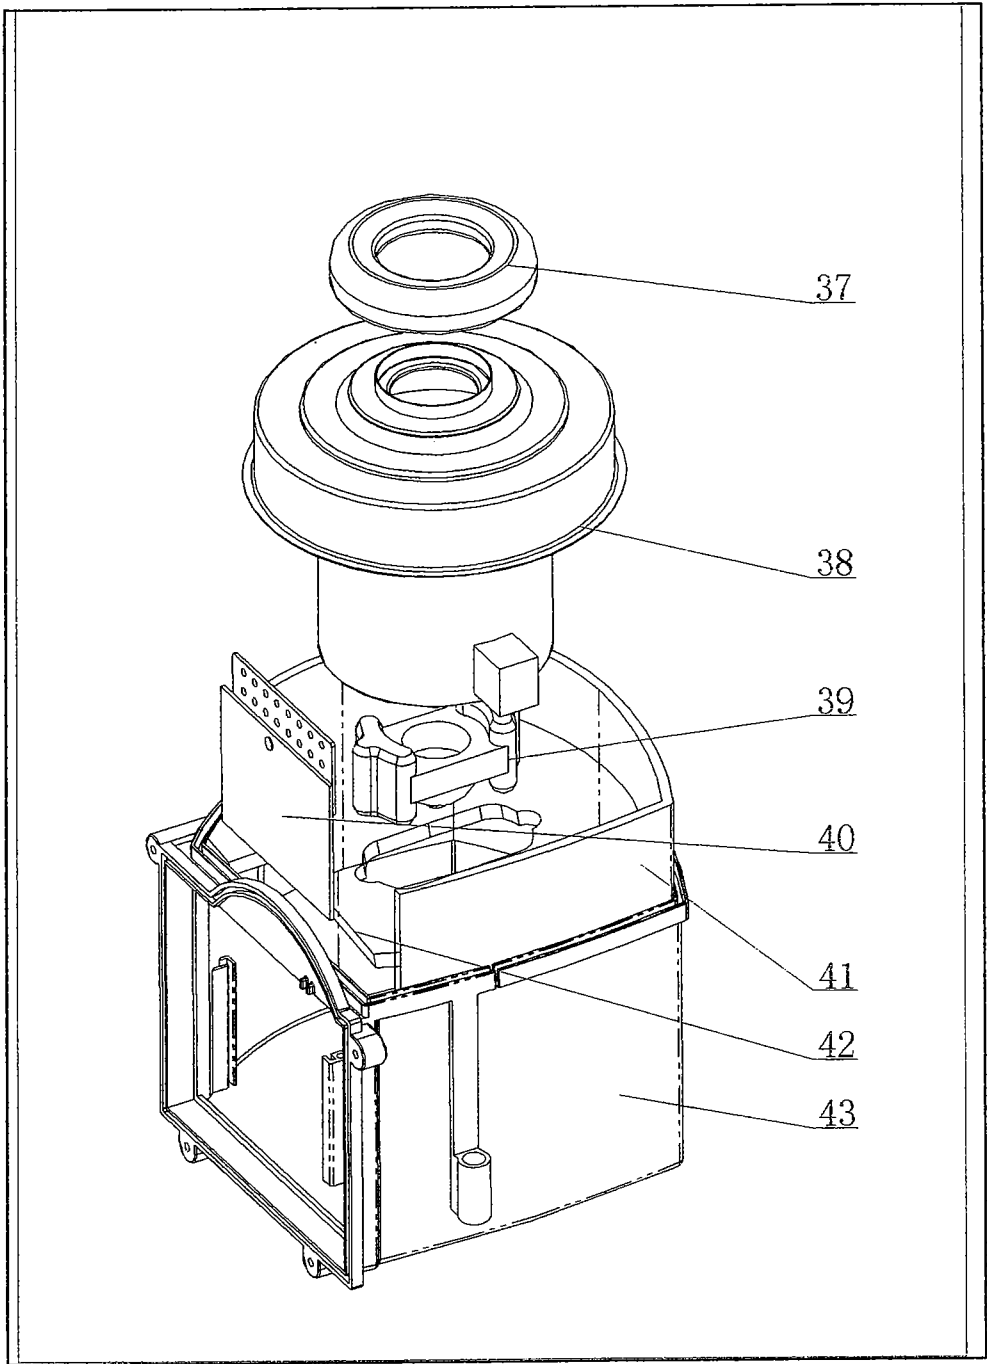

T4502

T4502

NO.	Parts Name
1	Button for Switch
2	Spring for Button
3	upper Cover
4	Handle Wheel
5	Dustcup Cover
6	spring for dustbag support
7	air outlet pipe
8	Seal sheet for Dust Compartment
9	Save shelf for HEPA
10	Seal gasket for HEPA
11	HEPA Subassembly
12	Protect Valve
13	HEPA Support
14	HEPA
15	Seal of Pipe
16	HEPA Subassembly
17	Dust Cup
18	Lock for Bracket
19	Spring of Lock
20	Seal of Dustcup Cover
21	Switch Holder
22	Switch
23	telescopic tube
24	Axes for Pulling wire
25	axis for power cord
26	Plug
27	Cord Rewinder ASM
28	Button for Rewinder support
29	Spring for Button support
30	Big Wheel
31	Floor Brush
32	Dusting Brush
33	Sofa Brush
34	Crevice Tool
35	Small Wheel ASM
36	Base Body
37	Seal for Motor
38	Motor
39	Fixation plate for Motor
40	P.C.B Plate